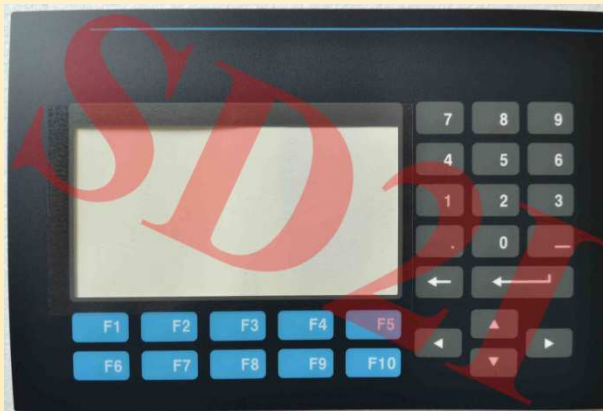

Specification

Membrane keyboard ALLEN BRADLEY PANELVIEW 550 2711-K5A10L1 : CLAV080450

Model name	CLAV080450
Outline dimension	233mm x 156mm
Windows dimension	124mm x 65mm
Window position	26mm from the left edge 45mm from the top edge
Key quantity	28
Length output cable	83mm
Output connector	Berg 11 pts
Number of wires	11
Serigraphy	4 Colors
Adhesive	Back polyester 3M