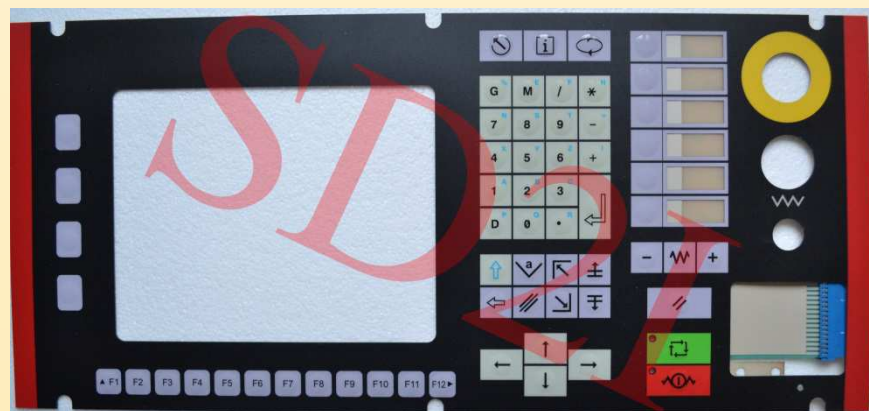

Specification

Membrane keyboard NUM 1060 9" CRT CP10F 206 203 638 : **CLAV080448**

Model name	CLAV080448
Outline dimension	492mmx219mm
Window dimension	180mmx140mm
Window position	62mm from the left edge 40mm from the top edge
Key quantity	62
Length output cable	2x76mm
Output connector	2 Berg 20pts
Number of wires	29
Serigraphy	8 Colors
Adhesive	Back polyester 3M