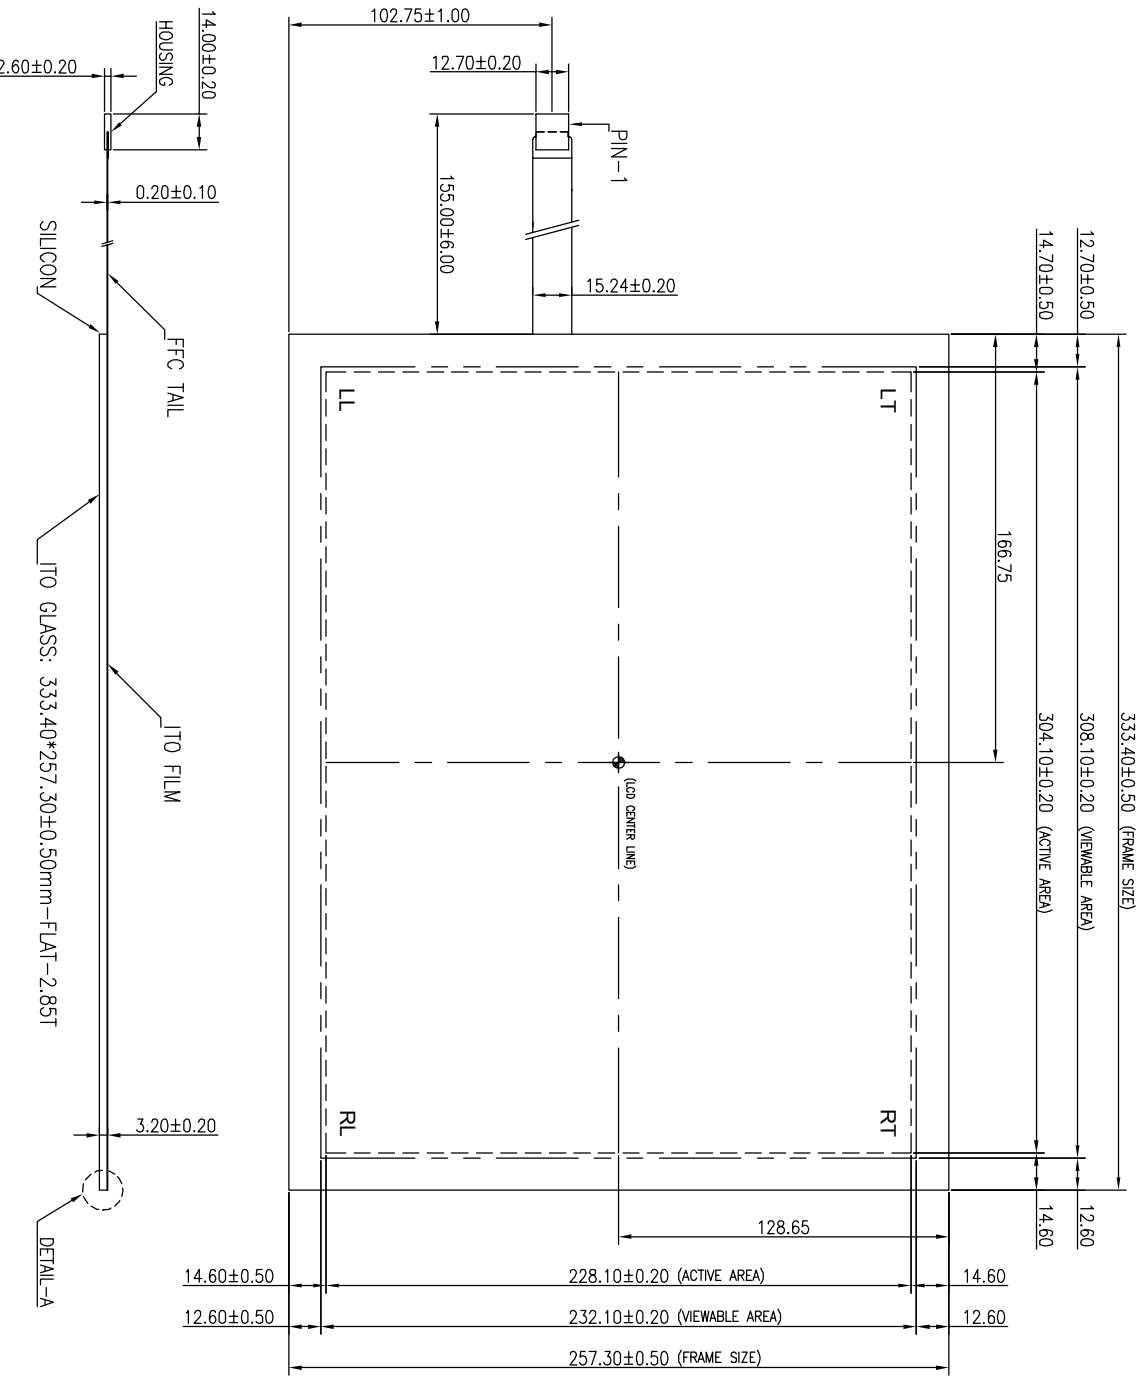

PART NUMBER	TYPE	PART NO.
008G	CLEAR	
008N	ANTI GLARE	

HOUSING

CONNECTOR PINOUT	
PIN NO.	DESIGNATION
1	RT
2	RL
3	SG
4	LT
5	LL

DETAIL-A

HIGGSTEC INC.

DESCRIPTION	WD-TR5-0064	DATE	MAY.07.2008	APPROVED	<i>Sandy</i>	Rev.	A
MODEL	T150S-5RB008X-0A28R0-150FH	SCALE	-/-	DESIGN	<i>Eric</i>	Page	of
		UNIT	mm.	DRAWING	<i>Syde</i>	B-Page	of