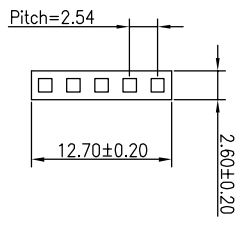

PART NUMBER	TYPE	PART NO.
008G	CLEAR	
008N	ANTI GLARE	

HOUSING

CONNECTOR PINOUT	
PIN NO.	DESIGNATION
1	RT
2	RL
3	SG
4	LT
5	LL

DETAIL-A

HIGGSTEC INC.

DESCRIPTION	WD-TR5-0064	DATE	MAY.07.2008	APPROVED	<i>Sandy</i>	Rev.	A
MODEL	T150S-5RB008X-0A28R0-150FH	SCALE	-/-	DESIGN	<i>Eric</i>	Page	of
		UNIT	mm.	DRAWING	<i>Syde</i>	B-Page	of