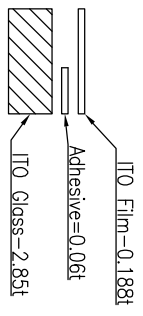

PART NUMBER	TYPE	PART NO.
008G	CLEAR	
008N	ANTI GLARE	

HOUSING

CONNECTOR PINOUT	
PIN NO.	DESIGNATION
1	RT
2	RL
3	SG
4	LT
5	LL

DETAIL-A

HIGGSTEC INC.

DESCRIPTION	WD-TR5-0064	DATE	MAY.07.2008	APPROVED	<i>Sandy</i>	Rev.	A
MODEL	T150S-5RB008X-0A28R0-150FH	SCALE	-/-	DESIGN	<i>Eric</i>	Page	of
		UNIT	mm.	DRAWING	<i>Syde</i>	B-Page	of